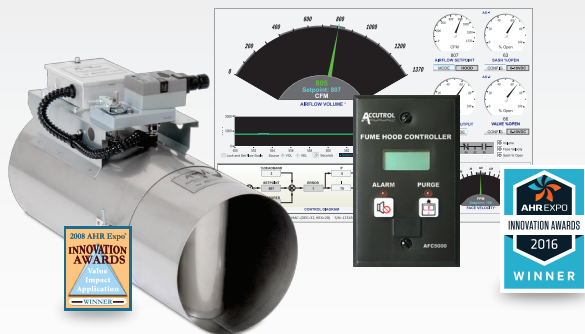

# Control Your Critical Spaces

*Deliver Superior Benefits*

The innovative, award-winning **AccuValve** delivers superior airflow control in critical environments. Its very low energy use, “true” airflow measurement and ease of application and installation are just the beginning.